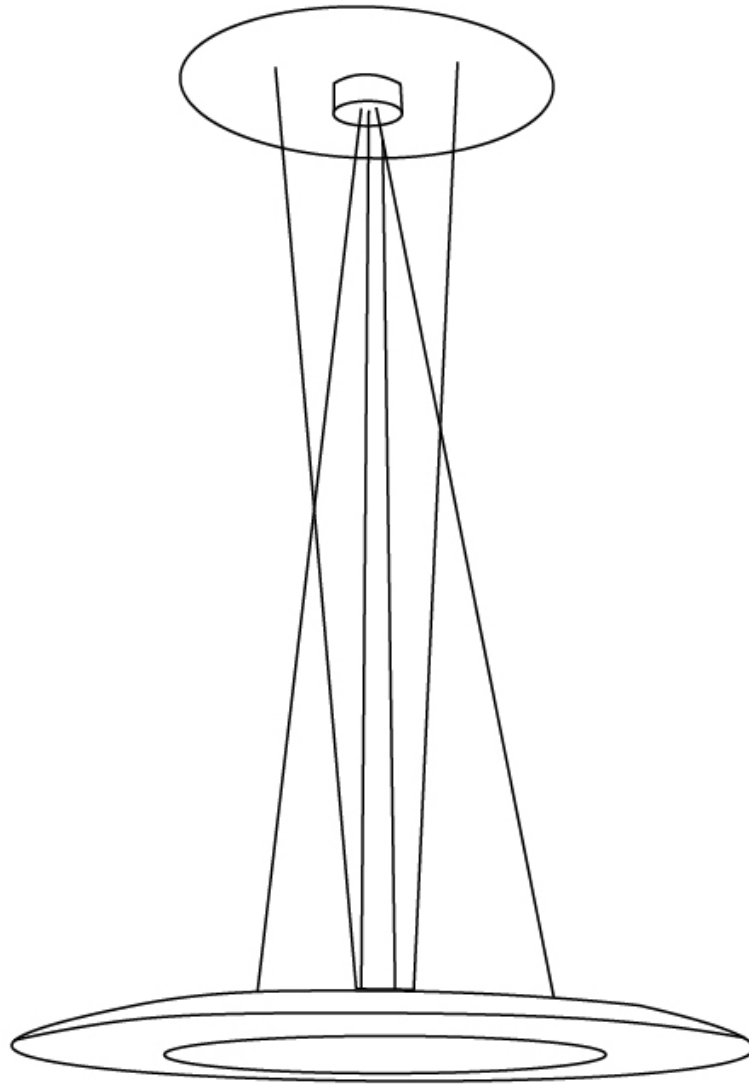

LADY B SUSPENSION

D41051-

PROJECT _____

TYPE _____

SPECIFIER _____

QUANTITY _____

DATE _____